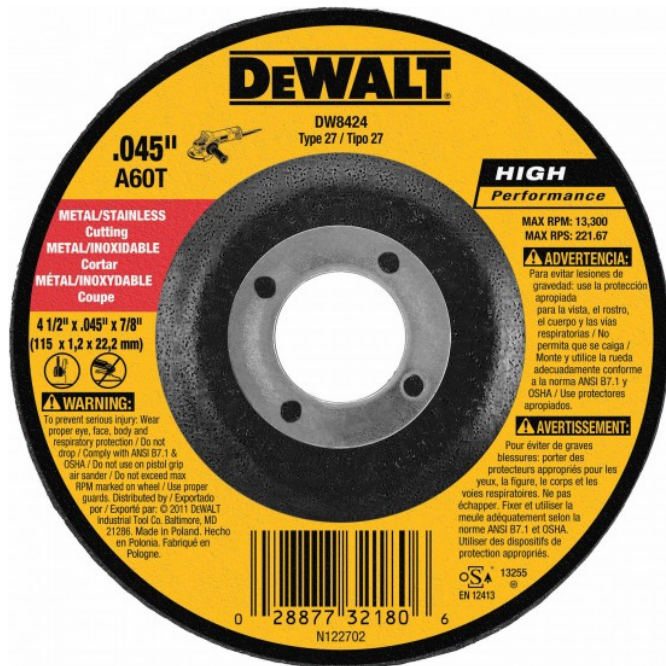

DISCO CORTE METAL INOX. FINO 4-1/2"X1/16"X7/8" A60T DW8424 DEWALT

Website Description